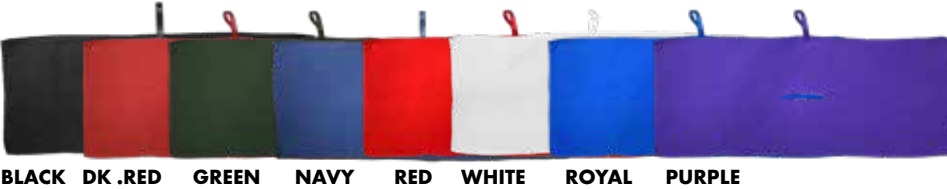

STYLE #: XXX33

MINIMUM: 1 PC

WHITE NAVY MAROON GREEN DK. RED

BLACK ROYAL RED PURPLE ORANGE

SMALL MICROFIBER TOWEL

15" x 15" printed waffle pattern towel is super absorbent and includes a carabiner clip for easy attachment.

STYLE #: XXX83

MINIMUM: 1 PC

LARGE MICROFIBER TOWEL

16" x 40" printed logo towel with 8" center slit fits easily over any club, and includes a fabric hook for multiple attachment options. Keep part of the towel wet and part dry for easy club cleaning during the round.

STYLE #: XXX84

MINIMUM: 1 PC

PUTTER GRIPS

This oversized putter grip features a full color crisp digital imprint and removable magnetic ball marker at the top.

STYLE #: XXX72

MINIMUM: 1 PC

3 BALL PACK

This pack includes 3 regulation sized golf balls, each in a different color.